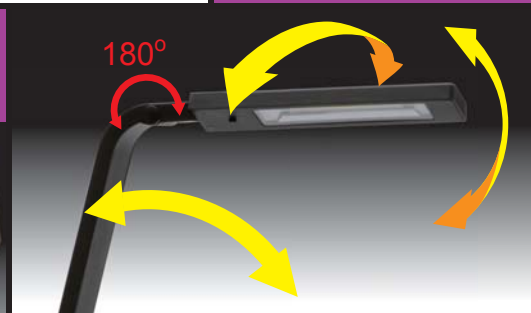

LED DESKLAMP

Eye Protection

Simple to Use

Flexible & Easy to Preserve

| | | |
|---------------------------|----------------------------|--------|
| Item No. | UP-4MA | UP-4M5 |
| Light Source | 3W | 6W |
| Total Power Consumption | 4.2W | 8.5W |
| Lumen | 240lm | 600lm |
| Input Voltage | DC12V | |
| Light Color | White | |
| Color Temperature | 5000K | |
| Size (L x W x D) / Weight | 450 x 180 x 300(mm) / 950g | |

Power Source: AC/DC Adapter

- Input Voltage: AC100-240V
- Output Voltage: DC12V

Flexible & Easy to Preserve

Casts No Shadow!!!

3 Ways of Adjustable Lamp Head & Arm

■ Touch Function

- 1st Touch : ON
- 2nd Touch : Dim
- 3rd Touch : OFF

■ USB Charger

Eye Protection

Touch Function

USB Charger

3 Ways of Adjustable Lamp Head & Arm

| | | |
|--|-----------------------------|--------|
| Item No. | UP-4MC | UP-4M6 |
| Light Source | 3W | 6W |
| Total Power Consumption (USB excluded) | 4.2W | 10W |
| Lumen | 240lm | 600lm |
| Light Color | White | |
| Input Voltage | DC12V | |
| Color Temperature | 5000K | |
| Size (L x W x D) / Weight | 480 x 175 x 295(mm) / 1050g | |