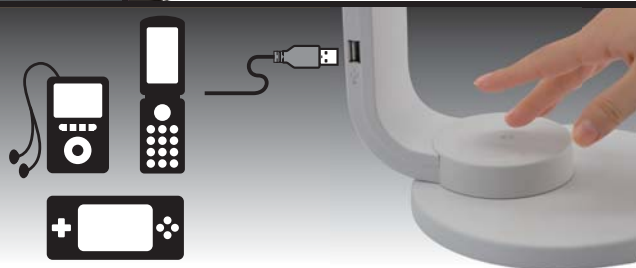

Power Source: AC/DC Adapter

- Input Voltage: AC100-240V
- Output Voltage: DC12V

Flexible & Easy to Preserve

Casts No Shadow!!!

3 Ways of Adjustable Lamp Head & Arm

■ Touch Function

- 1st Touch : ON
- 2nd Touch : Dim
- 3rd Touch : OFF

■ USB Charger

Eye Protection

Touch Function

USB Charger

3 Ways of Adjustable Lamp Head & Arm

| | | |
|--|-----------------------------|--------|
| Item No. | UP-4MC | UP-4M6 |
| Light Source | 3W | 6W |
| Total Power Consumption (USB excluded) | 4.2W | 10W |
| Lumen | 240lm | 600lm |
| Light Color | White | |
| Input Voltage | DC12V | |
| Color Temperature | 5000K | |
| Size (L x W x D) / Weight | 480 x 175 x 295(mm) / 1050g | |